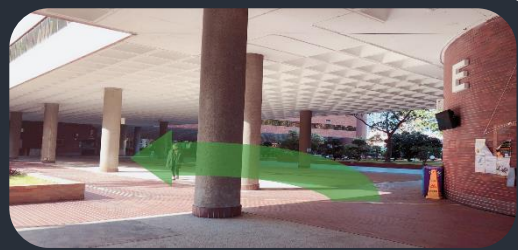

1 於港鐵紅磡站 D1 出口離開
exit MTR Hung Hom station through (Exit D1)

2 於行人天橋接近盡頭位置右轉，進入香港理工大學
turn right near the end of the footbridge & enter PolyU

3 於校園內向 E 座 方向前行
walk towards Core E

4 由 E 座 轉左向 F 座 方向前行
turn right from Core E and walk towards Core F

5 由 F 座 轉右前往 J 座，進入 J 座
turn right from Core F and walk towards Core J,
enter Core J

6 乘電梯 / 步行到 G/F
go to G/F by lift/ staircases

7 於馬路旁的出口離開 J 座
exit Core J from the door to the driveway

8 「賽馬會智齡匯」體驗中心位於馬路對面
“Jockey Club Smart Ageing Hub” Day Experience Centre
is on the opposite side of the driveway