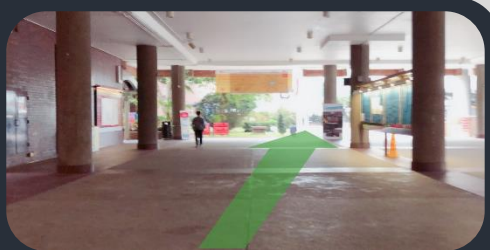

從港鐵紅磡站 A1 出口前往體驗中心

How to Access: from Hung Hom station (Exit A1)

- 1 於港鐵紅磡站 A1 出口離開
exit MTR Hung Hom station (Exit A1)

- 2 沿行人天橋前往香港理工大學
cross the footbridge & enter PolyU

- 3 從左邊樓梯前行
walk up the staircases on the left hand side

- 4 到達平台，繼續前行
keep walking at the Podium floor

- 5 於校園鐘樓旁，進入 J 座
enter Core J (near the four-faced clock tower)

- 6 乘電梯 / 步行到 G/F
go to G/F by lift/ staircases

- 7 於馬路旁的出口離開 J 座
exit Core J from the door to the driveway